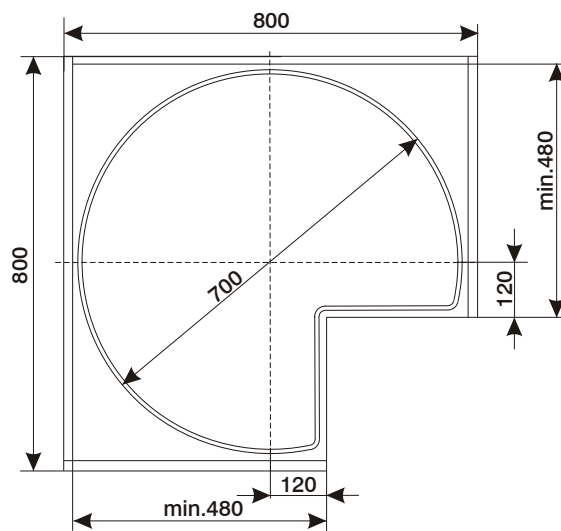

Assembly instructions for KWC270C carousel set

A.

5	pie cut basket		2
4	straight pin		2
3	bearing with brake		2
2	axle		1
1	upper pivot bracket		1
No.	description		Qty

B.

C.