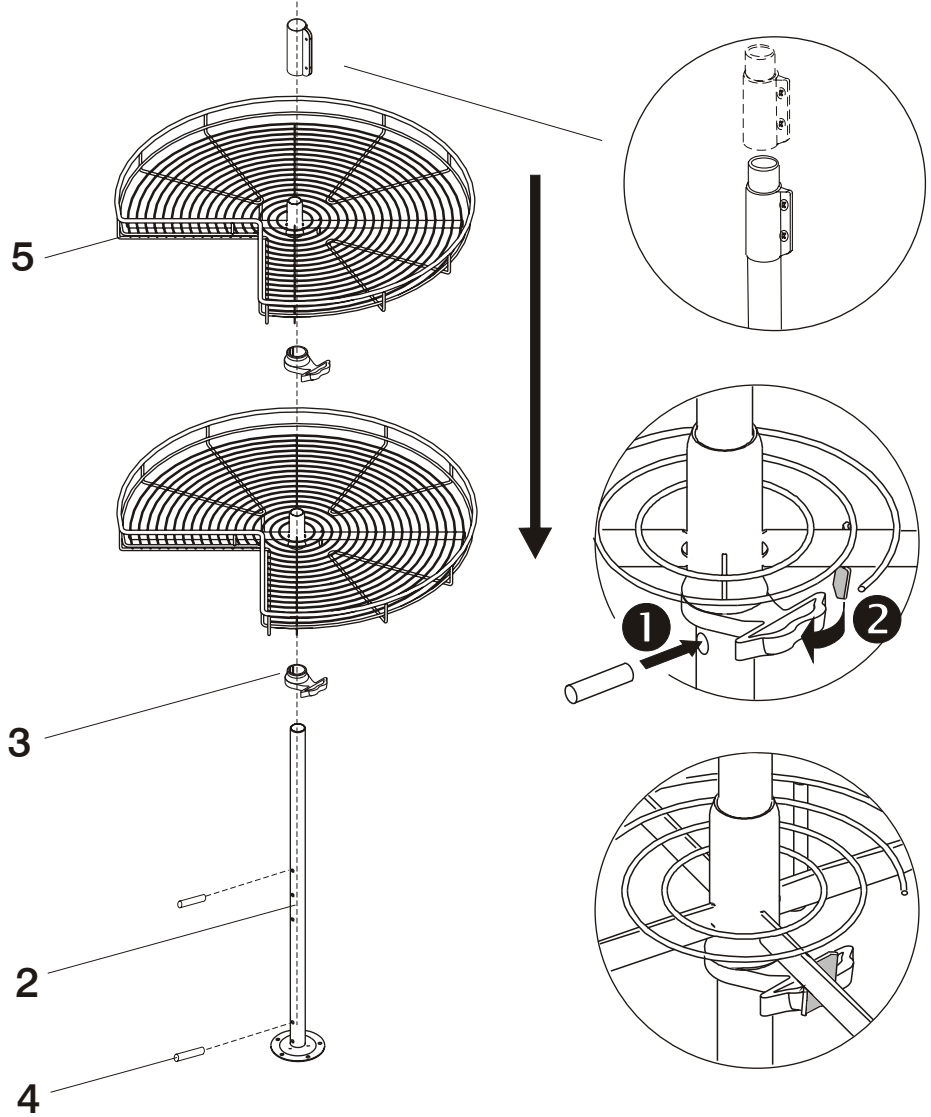

Assembly instructions for KWC270C carousel set

A.

5	pie cut basket		2
4	straight pin		2
3	bearing with brake		2
2	axle		1
1	upper pivot bracket		1
No.	description		Qty

B.

C.