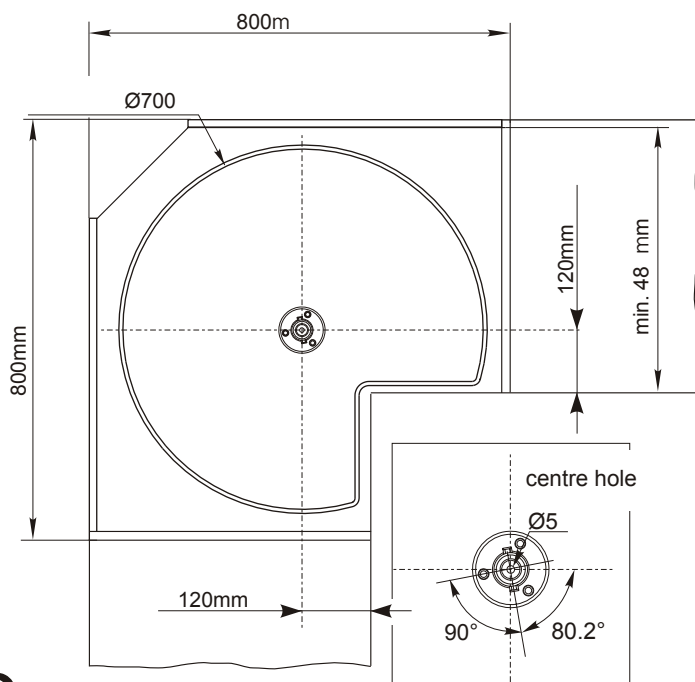

Assembly instructions for the KSH 2000, 270° shelf KSH270GC

1.

Hole position see drawing

2.

3.