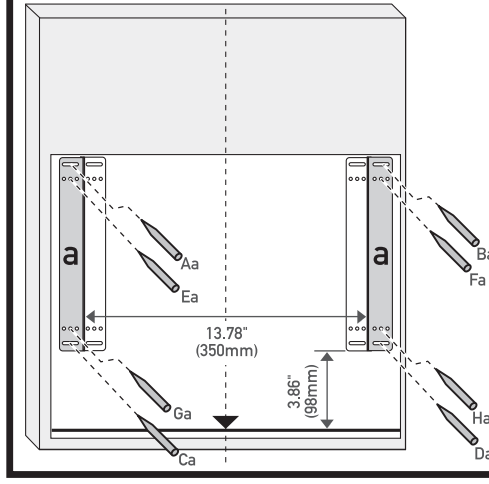

Door Mounting Kit Art.555

MIN 15.05" (382mm)
MAX 15" (381mm)

3.86" (98mm)