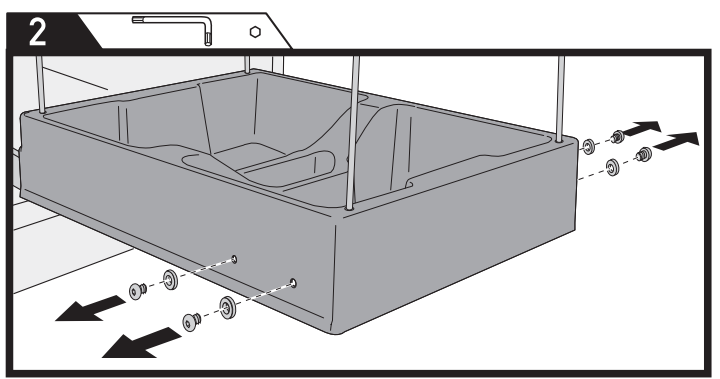

Door Mounting Kit Art.555

MIN 15.05" (382mm)
MAX 15" (381mm)

3.86" (98mm)