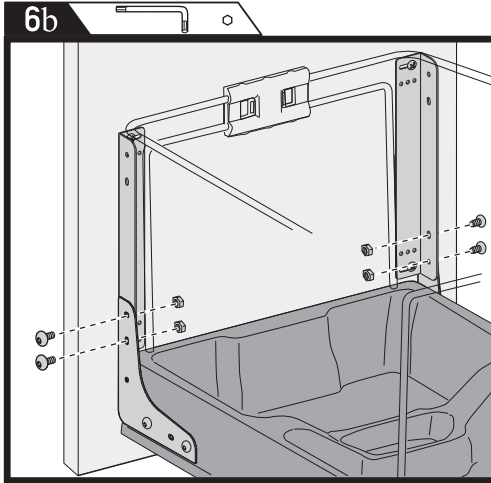

Door Mounting Kit Art.555

MIN 15.05" (382mm)
MAX 15" (381mm)

3.86" (98mm)