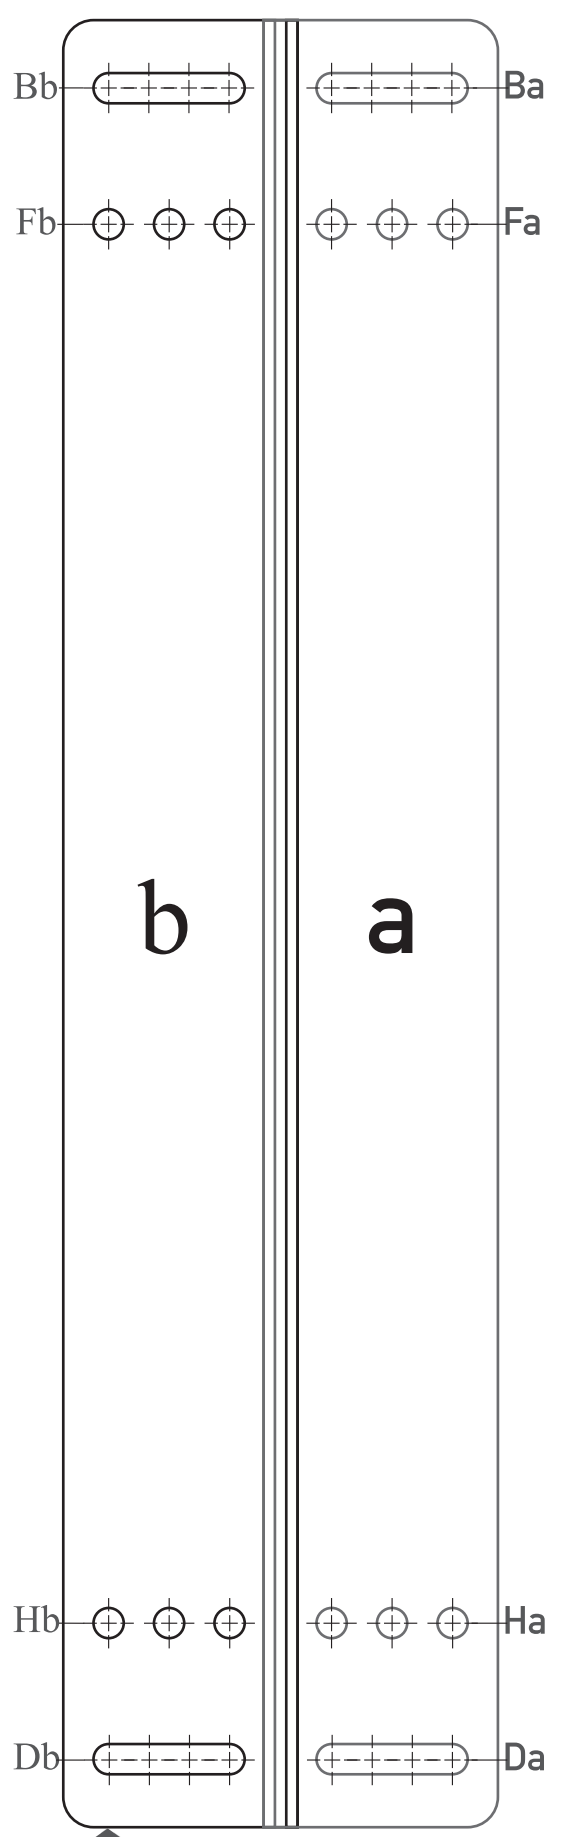

Door Mounting Kit Art.555

MIN 15.05" (382mm)
MAX 15" (381mm)

3.86" (98mm)