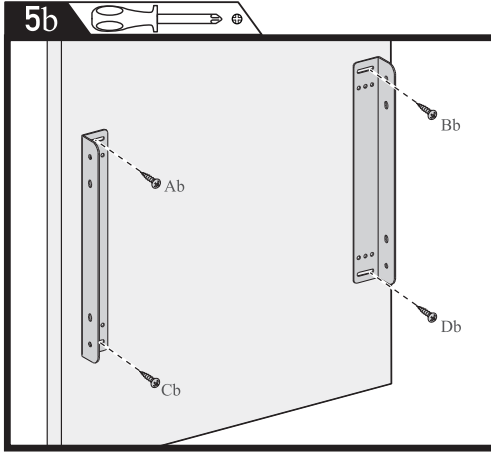

Door Mounting Kit Art.555

MIN 15.05" (382mm)
MAX 15" (381mm)

3.86" (98mm)