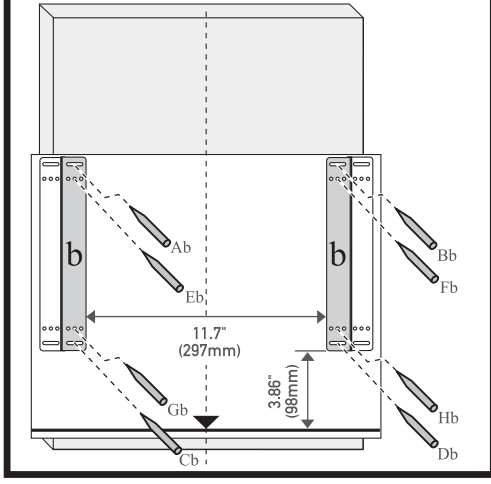

Door Mounting Kit Art.555

MIN 15.05" (382mm)
MAX 15" (381mm)

3.86" (98mm)