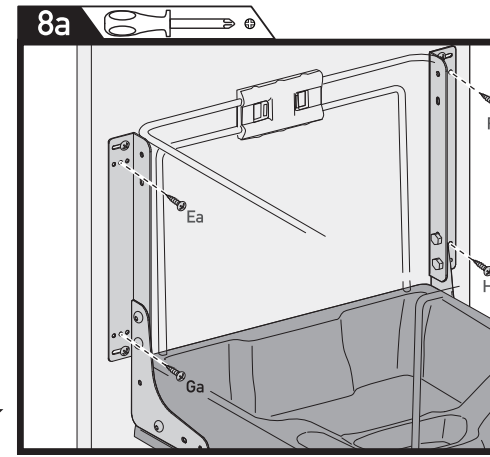

Door Mounting Kit Art.555

MIN 15.05" (382mm)
MAX 15" (381mm)

3.86" (98mm)