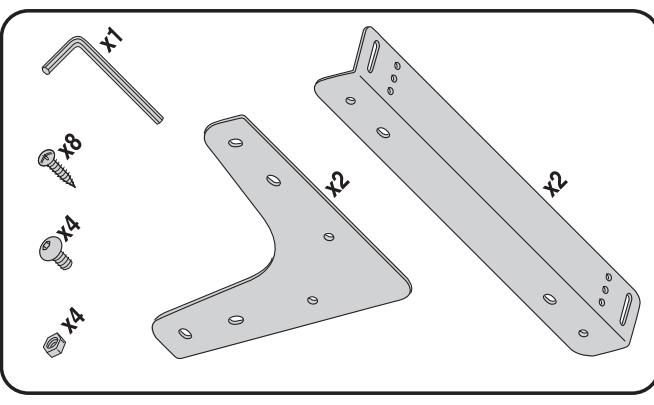

Door Mounting Kit Art.555

MIN 15.05" (382mm)
MAX 15" (381mm)

3.86" (98mm)