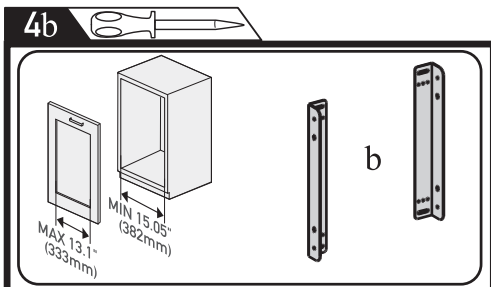

Door Mounting Kit Art.555

MIN 15.05" (382mm)
MAX 15" (381mm)

3.86" (98mm)