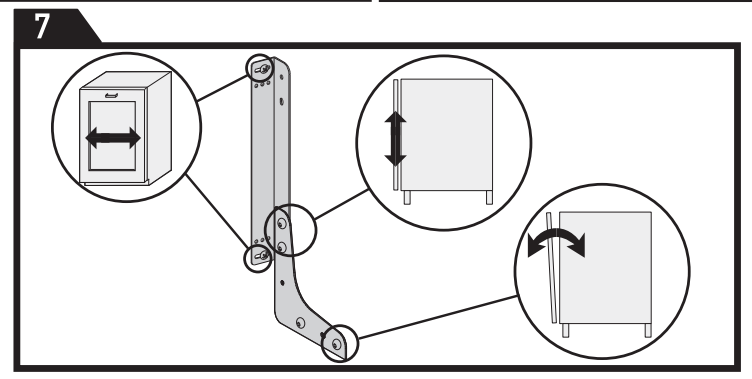

Door Mounting Kit Art.555

MIN 15.05" (382mm)
MAX 15" (381mm)

3.86" (98mm)