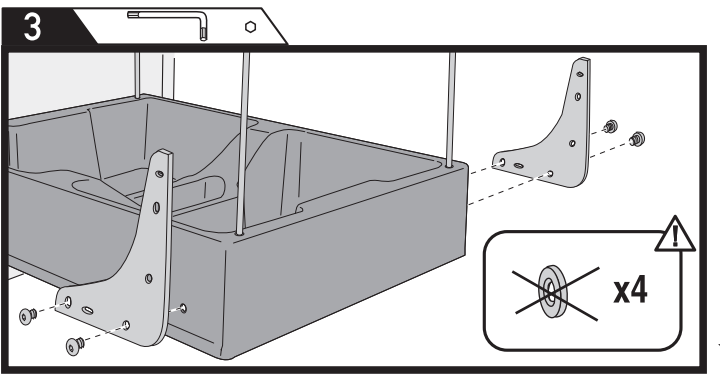

Door Mounting Kit Art.555

MIN 15.05" (382mm)
MAX 15" (381mm)

3.86" (98mm)