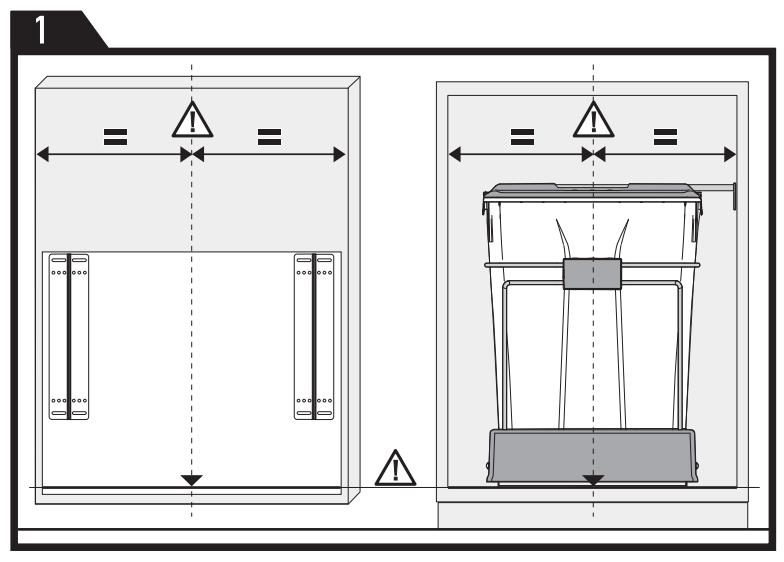

Door Mounting Kit Art.555

MIN 15.05" (382mm)
MAX 15" (381mm)

3.86" (98mm)