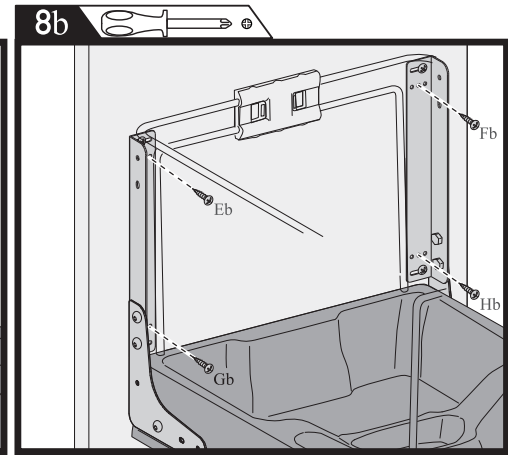

Door Mounting Kit Art.555

MIN 15.05" (382mm)
MAX 15" (381mm)

3.86" (98mm)