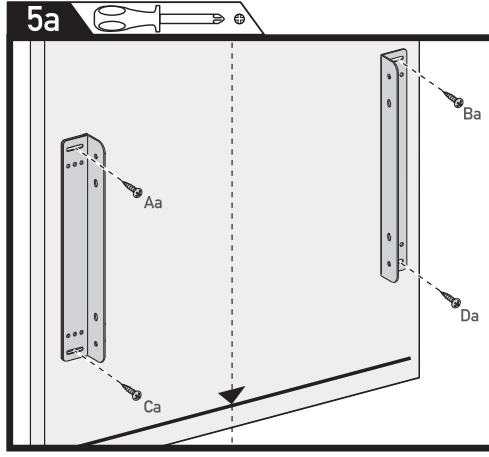

Door Mounting Kit Art.555

MIN 15.05" (382mm)
MAX 15" (381mm)

3.86" (98mm)