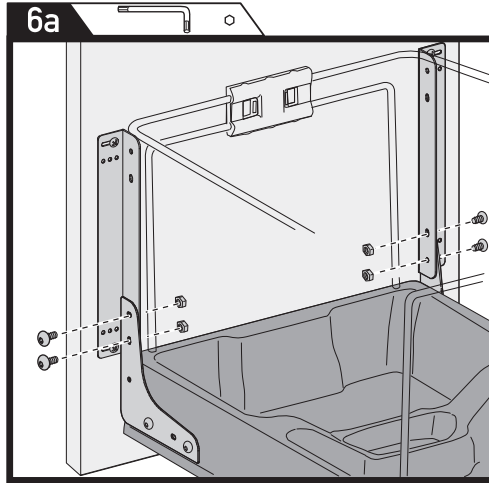

Door Mounting Kit Art.555

MIN 15.05" (382mm)
MAX 15" (381mm)

3.86" (98mm)