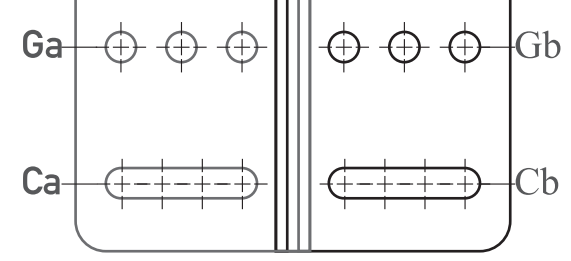

Door Mounting Kit Art.555

MIN 15.05" (382mm)
MAX 15" (381mm)

3.86" (98mm)