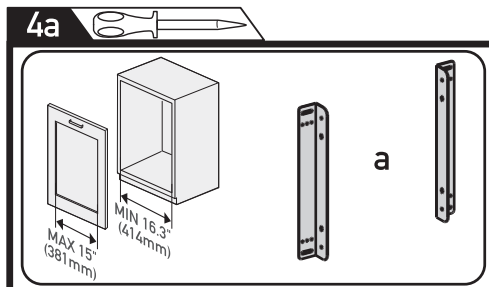

Door Mounting Kit Art.555

MIN 15.05" (382mm)
MAX 15" (381mm)

3.86" (98mm)